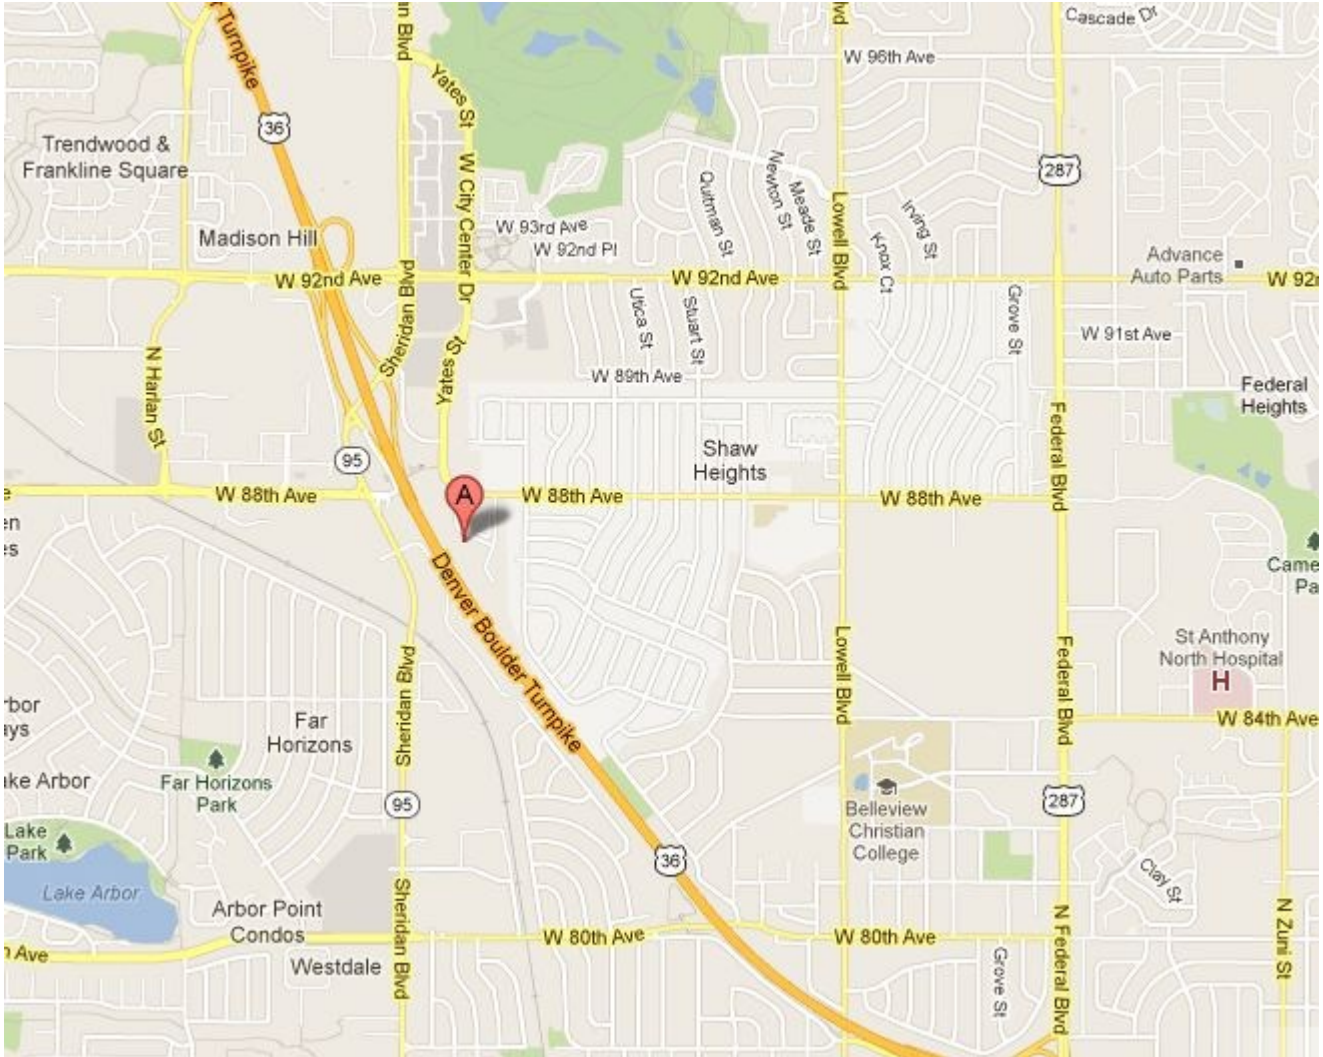

Totally Feet Podiatry and Laser Center
8753 Yates Drive, Suite 110
Westminster, CO 80031

Directions from Federal and 88th Ave.

From federal and 88th Avenue, **take 88th avenue west** until you get to Yates Drive, **take a LEFT on Yates Drive**. **8753 Yates Drive is the building that is directly south of the Double Tree** sharing a portion of the parking lot. **The office is on the L as you enter the building.**

Directions From 92nd and Sheridan

From 92nd and Sheridan go east on 92nd to Yates St. Take a Right (South) on Yates St. Take Yates St. to Yates Dr. Take a Right (South) on Yates Drive and the pull in to the parking lot on the RIGHT just past the Double Tree Hotel.